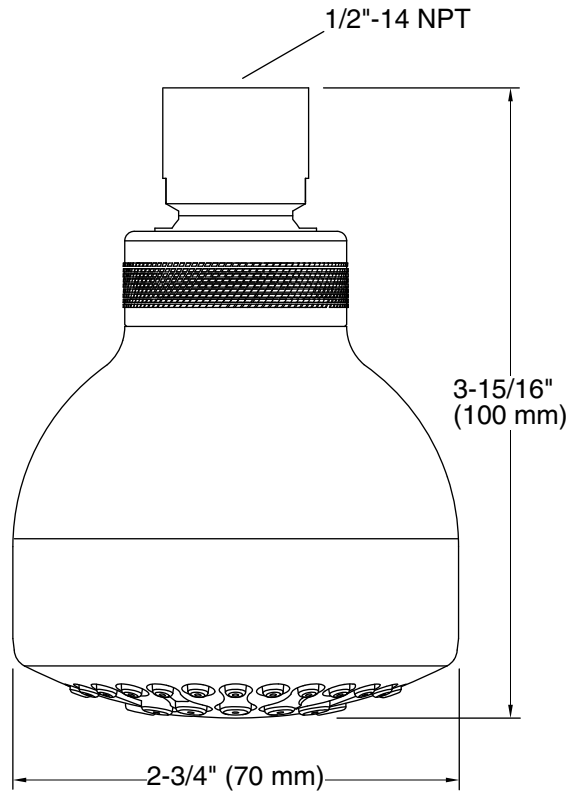

Technical Information

All product dimensions are nominal.

Drain included: No

Showerhead/Body Spray:

Rated maximum flow: 1.5 gal/min (5.7 l/min)

Pressure: 80 psi (5.5 bar)

Notes

Install this product according to the installation guide.